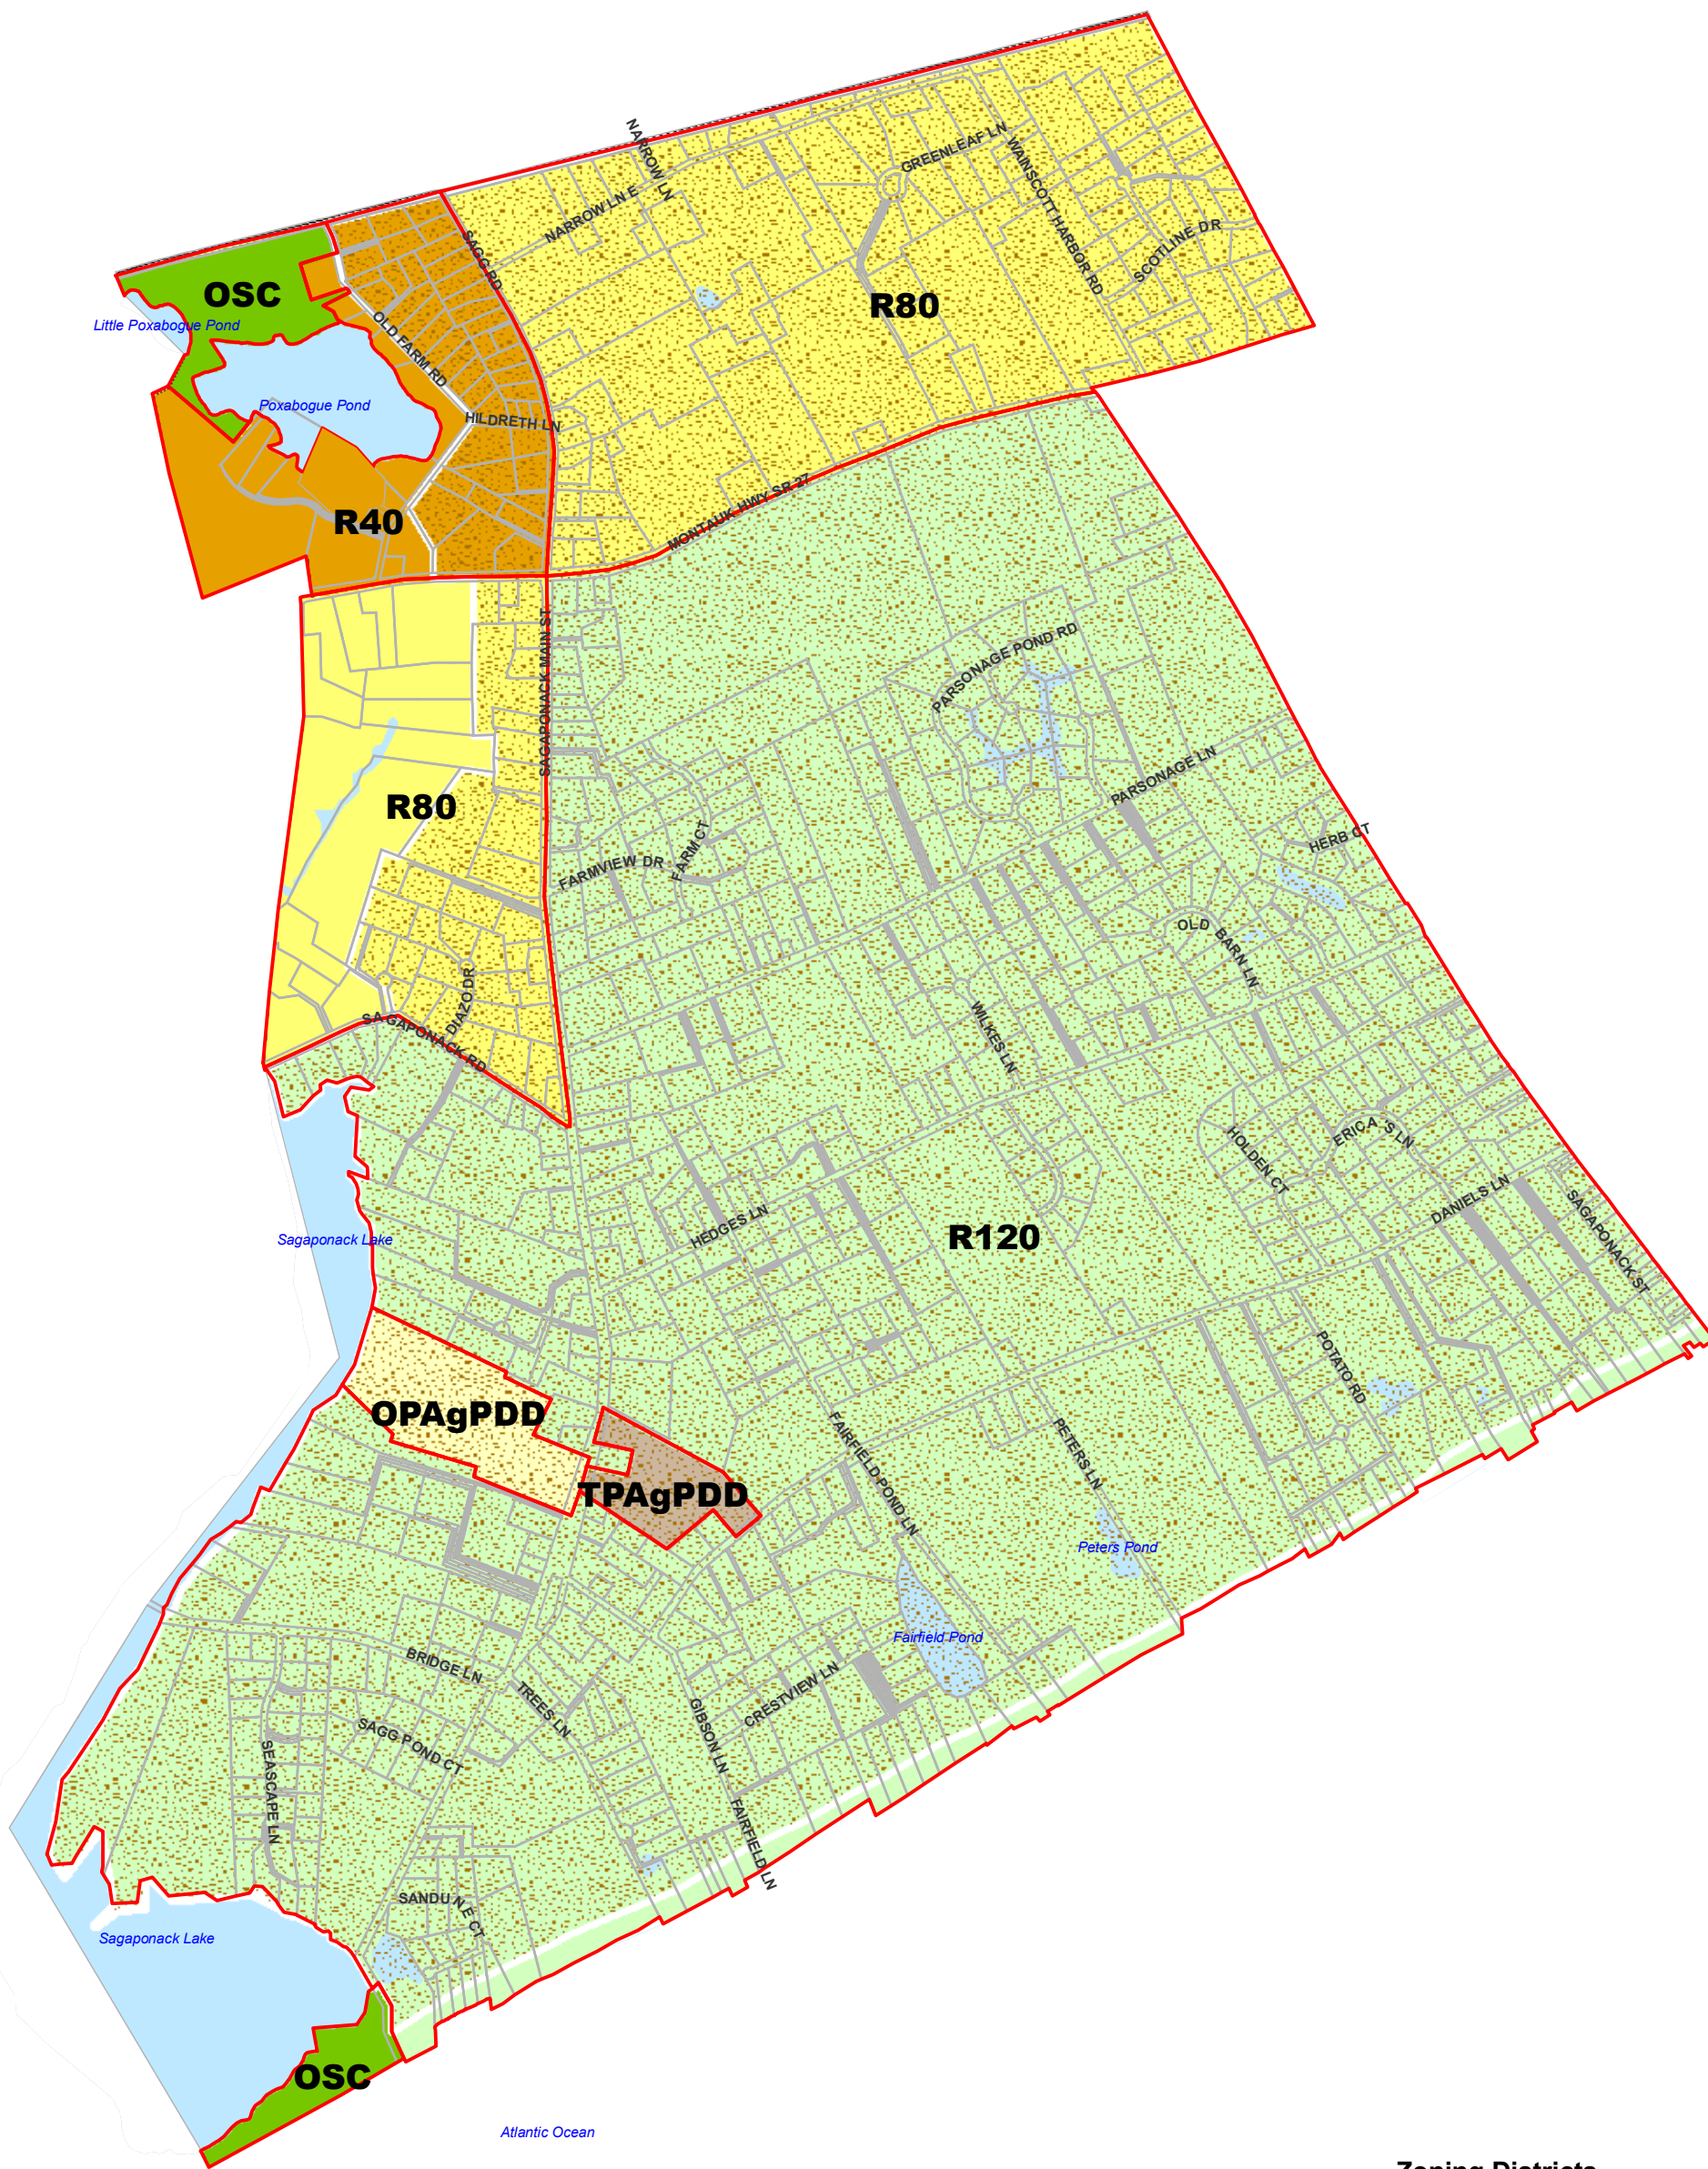

Zoning Map

for the Incorporated
Village of Sagaponack
Town of Southampton
Suffolk County, New York

Zoning Districts

- R40
- R80
- R120
- OSC
- OPAgPDD
- TPAgPDD
- Agricultural Overlay District

* SOURCE: Town of Southampton
Geographic Information System

Prepared For:
The Incorporated Village of Sagaponack

Prepared By:
Town of Southampton
Dept. of Geographic Information Systems
116 Hampton Rd
Southampton, NY 11968

Date Prepared: March 15, 2007
Date Apoted:
Map ID 1362