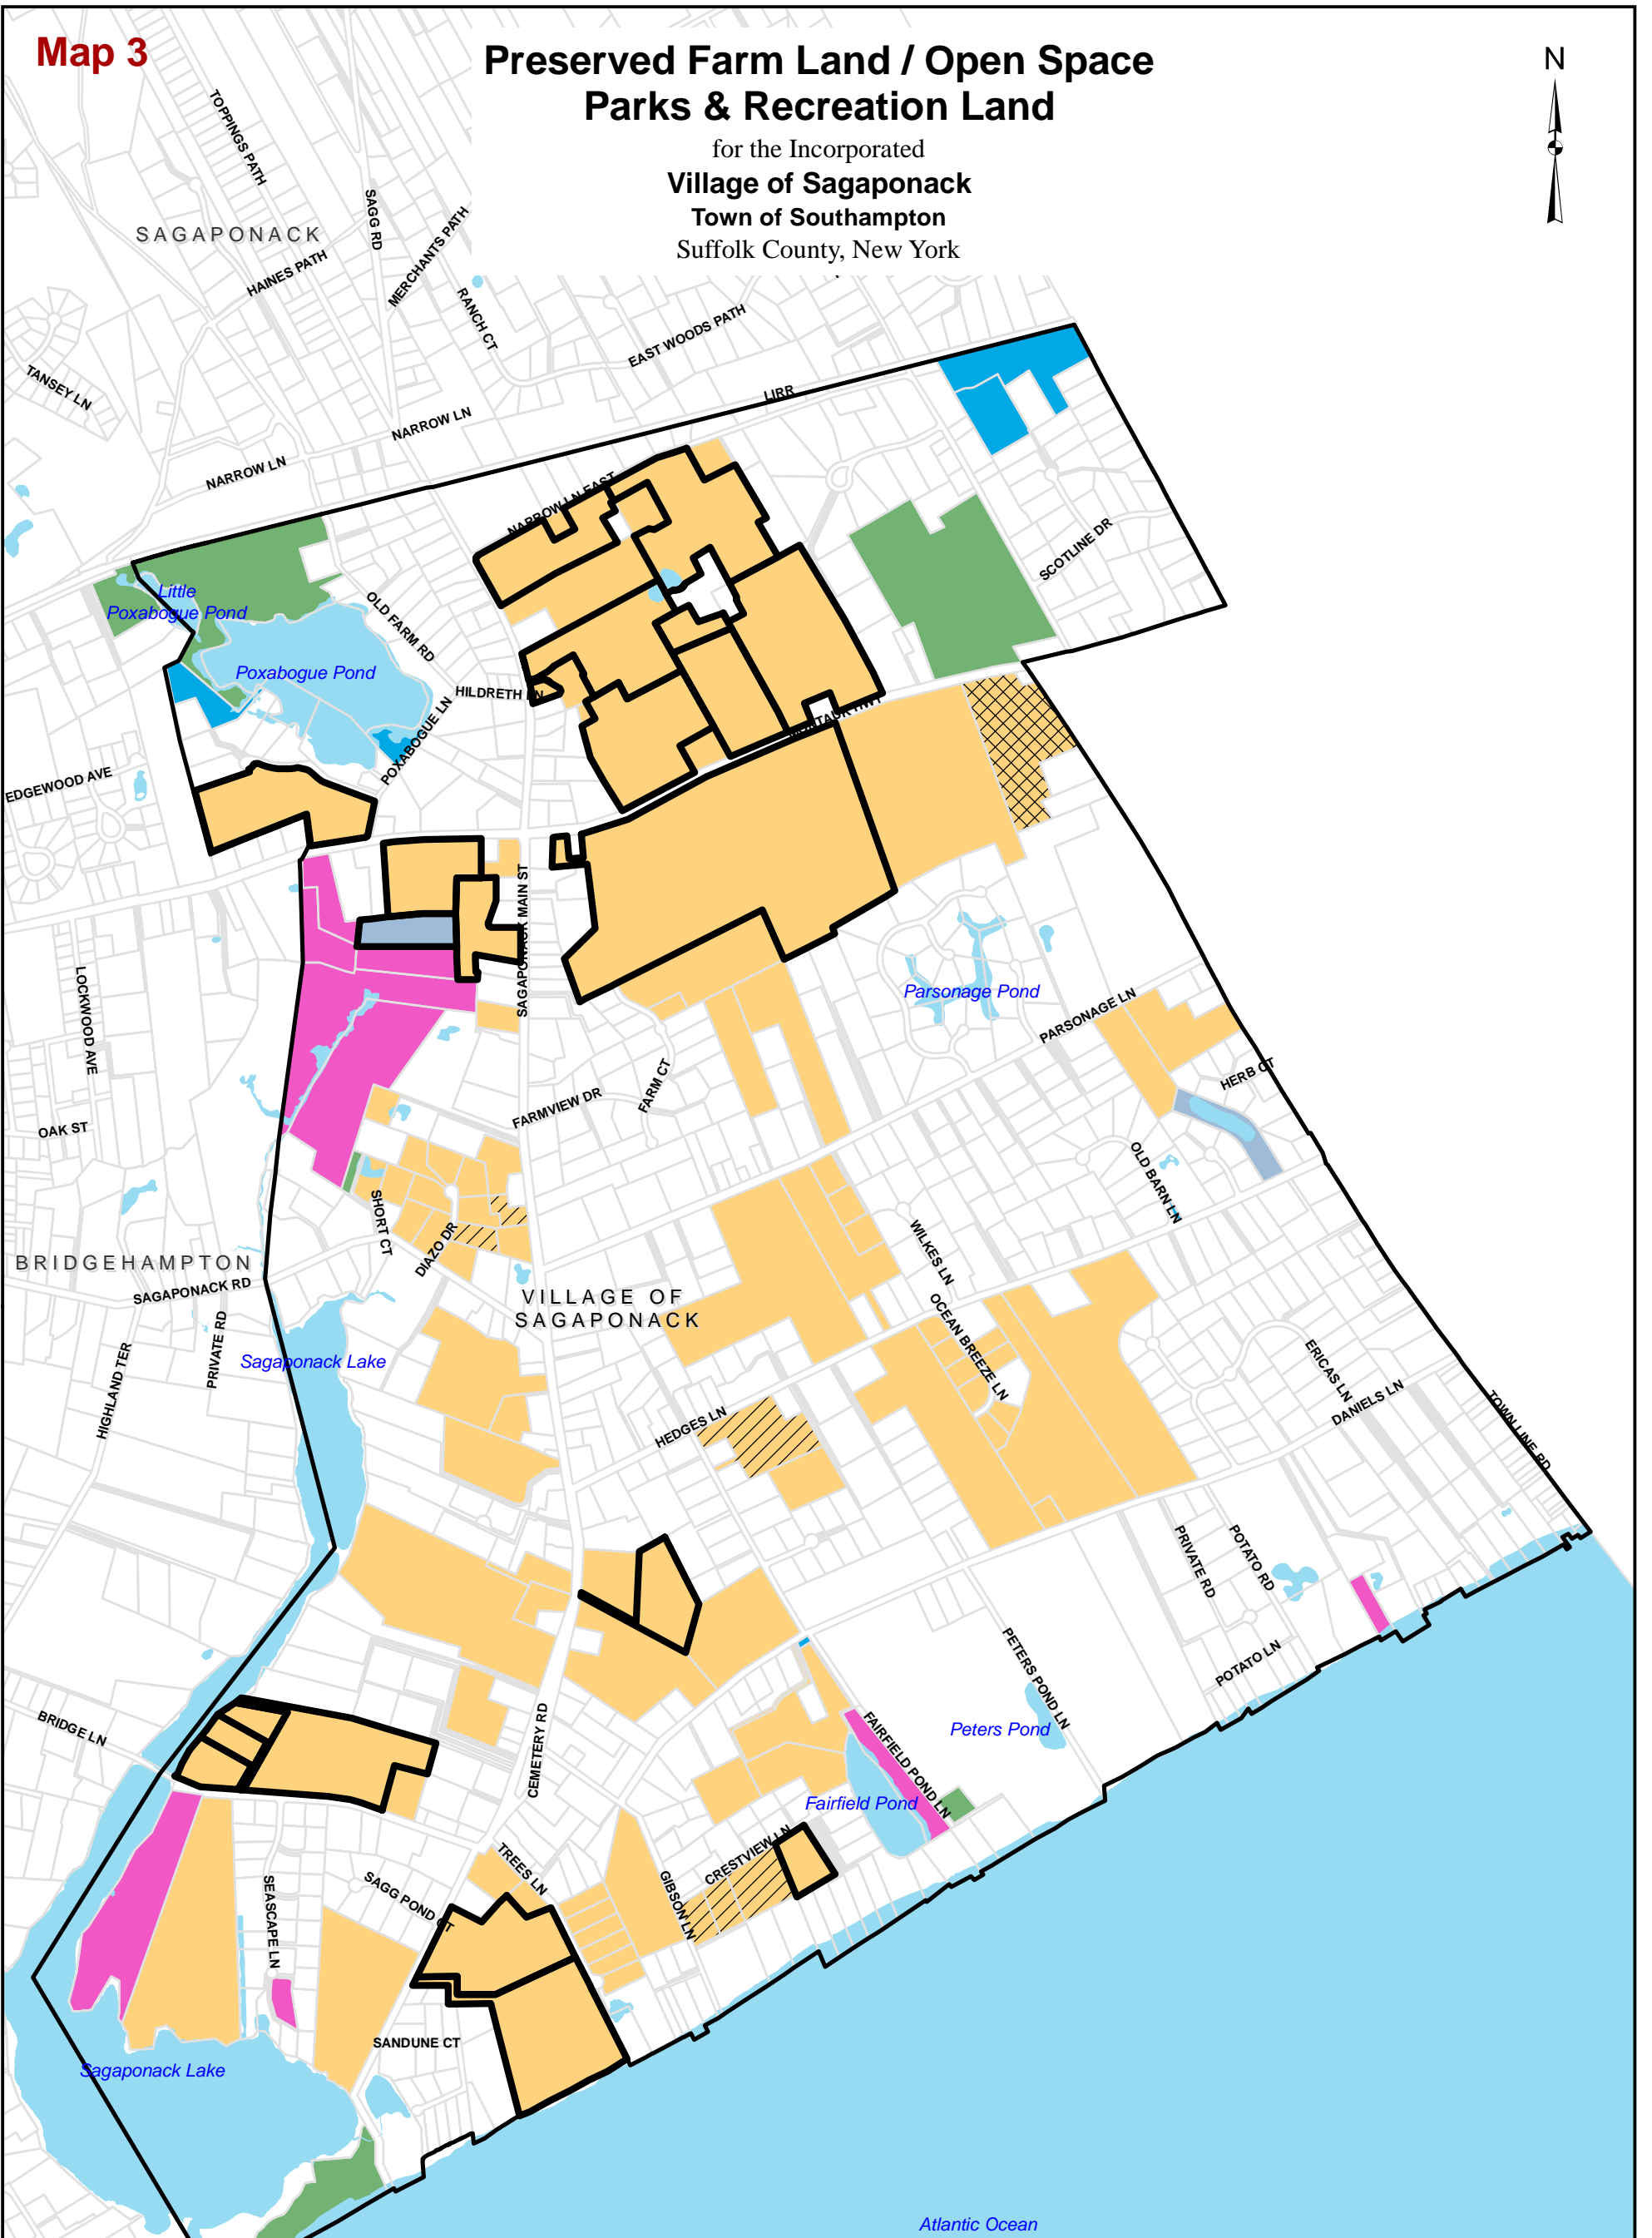

Map 3

**Preserved Farm Land / Open Space
Parks & Recreation Land**

for the Incorporated
Village of Sagaponack
Town of Southampton
Suffolk County, New York

Atlantic Ocean

Legend

Development Rights	Park Land & Recreation Land	Private Ownership
Not For Profit Owners	Not For Profit Owners	Municipal Ownership
Municipal Owners		
Private Ownership		

Prepared For:
The Incorporated Village of Sagaponack

Prepared By:
Town of Southampton
Dept. of Geographic Information Systems
116 Hampton Rd
Southampton, NY 11968

Date: 3/2/2016
Map ID 1361